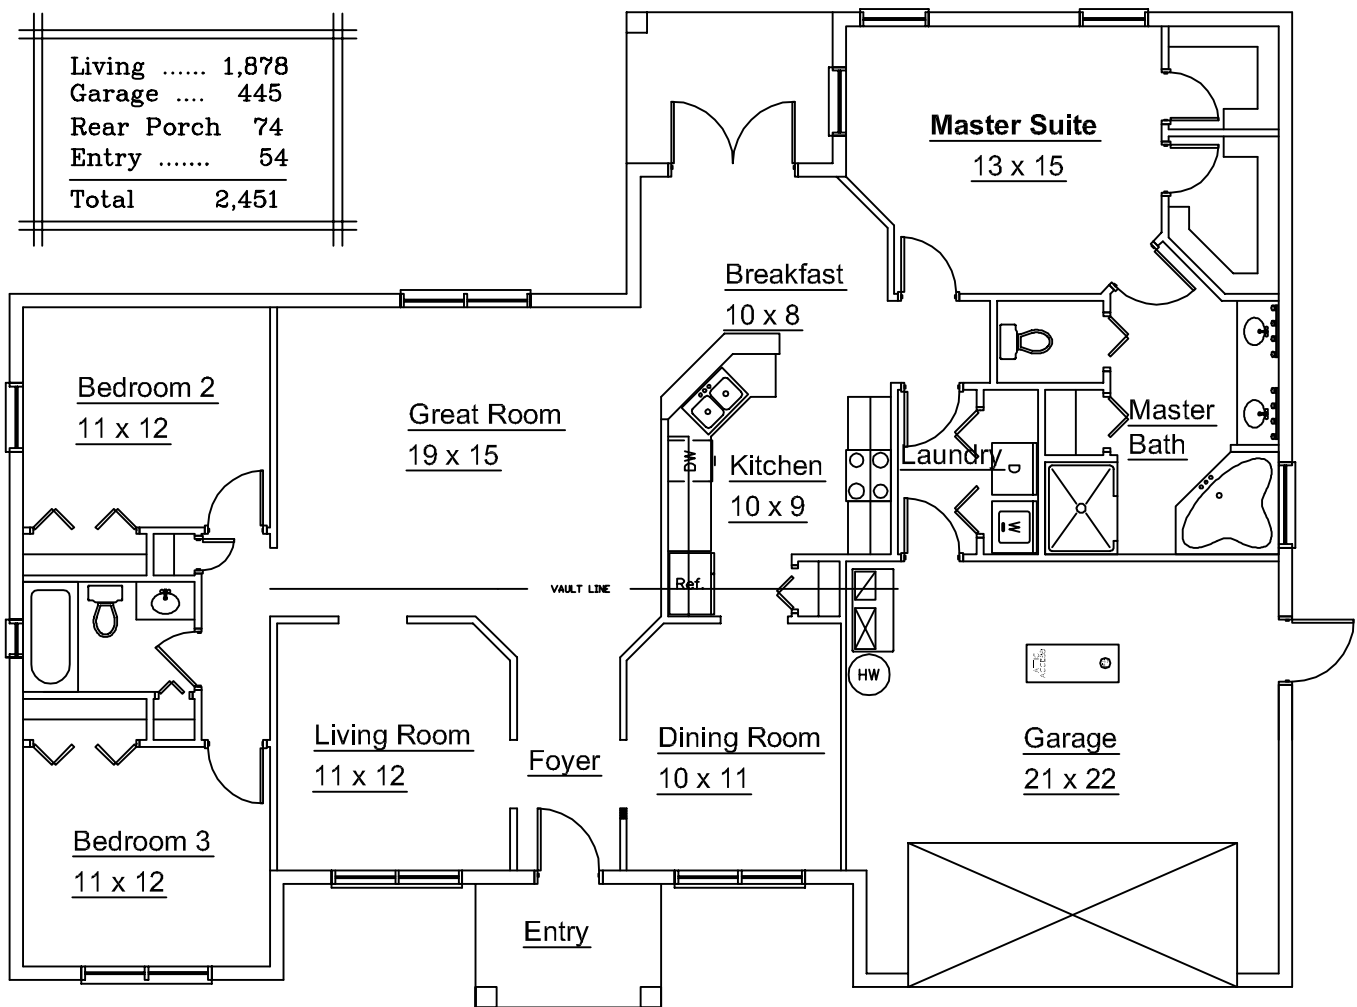

The Gilchrist

Living	1,878
Garage	445
Rear Porch	74
Entry	54
Total	2,451

ROOM DIMENSIONS ARE APPROXIMATE

HOUSE CRAFT HOMES, L.L.C.

125001 U.S. HWY 441, ALACHUA, FL. 32615
PHONE 386-462-5323 FAX 386-462-1509 CRC 058087